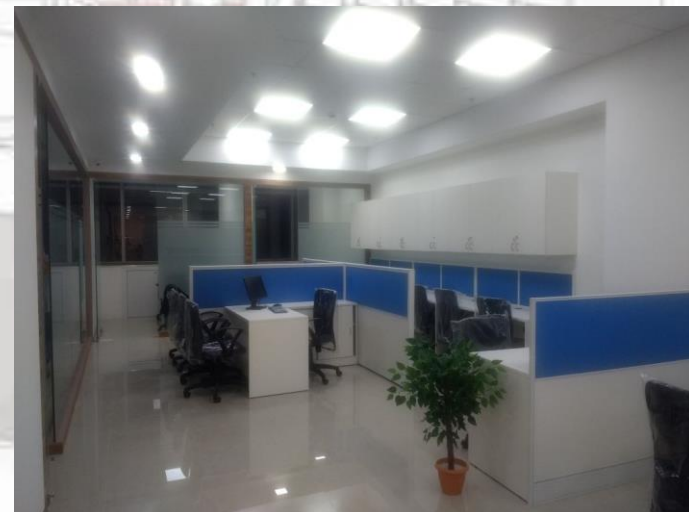

Edelweiss

AWTECH SYSTEMS
Innovative Building Solutions

- Area : 8000 Sq ft
- Service offered : Turnkey
- Completion time: 60 days

Infratech

AWTECH SYSTEMS
Innovative Building Solutions

- Area : 4000 Sq ft
- Service offered : Turnkey
- Completion time: 60 days