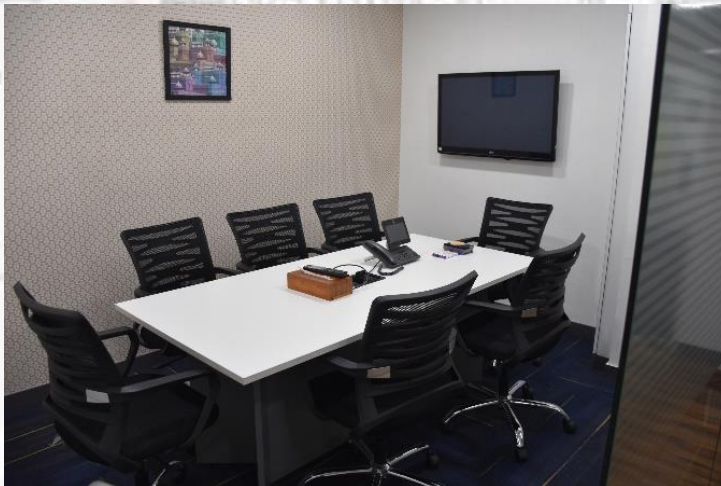

Edelweiss

AWTECH SYSTEMS
Innovative Building Solutions

- Area : 8000 Sq ft
- Service offered : Turnkey
- Completion time: 60 days