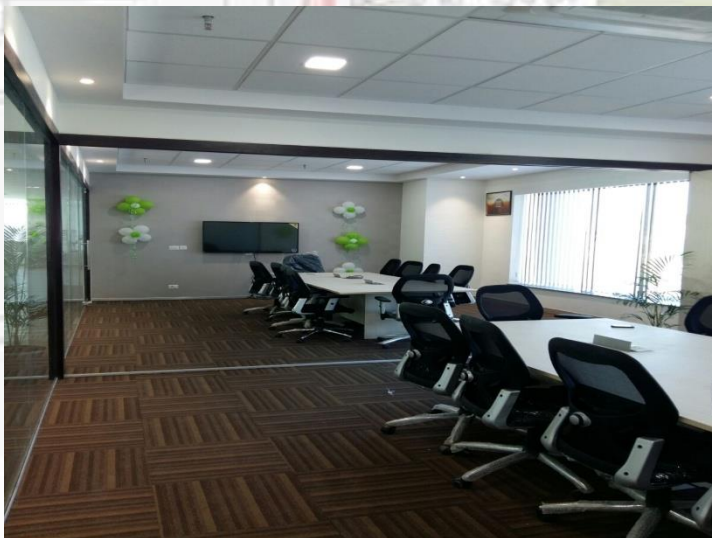

Landscape

AWTECH SYSTEMS
Innovative Building Solutions

- Area : 5000 Sq ft
- Service offered : Turnkey
- Completion time: 60 days

Misys Technologies

AWTECH SYSTEMS
Innovative Building Solutions

- Area : 1200 Sq ft
- Service offered : Turnkey
- Completion time: days