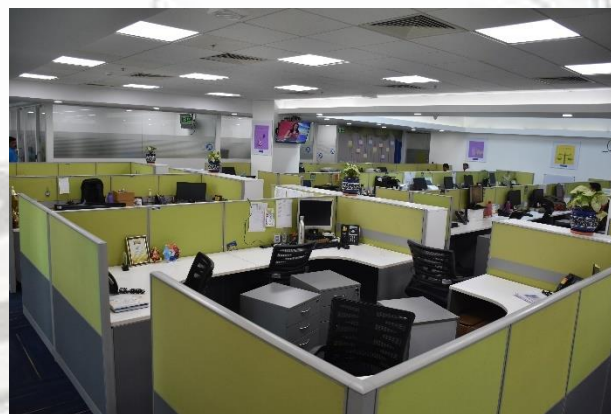

Services offered

AWTECH SYSTEMS
Innovative Building Solutions

- Design Consultancy
- Planning
- Execution
- Turnkey Projects